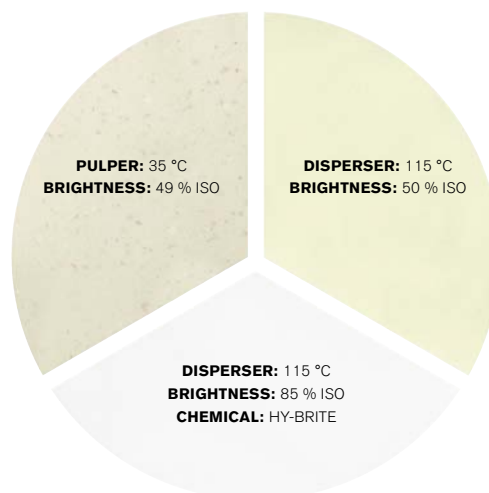

CELLWOOD RESULTS

PRINTED CUTTINGS

DISC TYPE: Medium Spaced Devil Tooth
DISC GAP: 0.10 mm

COLOURED OFFICE WASTE

DISC TYPE: Widely Spaced Devil Tooth
DISC GAP: 0.10 mm

WET STRENGTH TISSUE WITH COLOURED PRINT

DISC TYPE: Widely Spaced Devil Tooth
DISC GAP: 0.20 mm

AOCC

DISC TYPE: Widely Spaced Devil Tooth
DISC GAP: 0.30 mm

Cellwood Machinery
FOR BETTER PULP AND PAPER

Cellwood Machinery AB • Box 65 • SE-571 21 Nässjö • Sweden • Phone +46 380-76000 • Fax +46 380-141 23
Street Address • Storgatan 53 • SE-571 32 Nässjö • Sweden • E-mail: sales@cellwood.se • www.cellwood.se