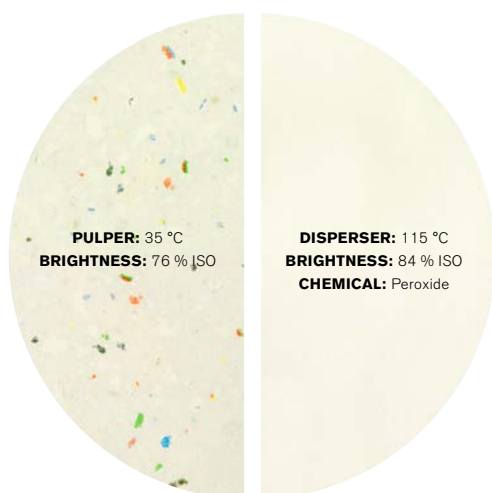

CELLWOOD RESULTS

PRINTED CUTTINGS

DISC TYPE: Medium Spaced Devil Tooth
DISC GAP: 0.10 mm

COLOURED OFFICE WASTE

DISC TYPE: Widely Spaced Devil Tooth
DISC GAP: 0.10 mm

WET STRENGTH TISSUE WITH COLOURED PRINT

DISC TYPE: Widely Spaced Devil Tooth
DISC GAP: 0.20 mm

AOCC

DISC TYPE: Widely Spaced Devil Tooth
DISC GAP: 0.30 mm

Cellwood Machinery
FOR BETTER PULP AND PAPER

Cellwood Machinery AB • Box 65 • SE-571 21 Nässjö • Sweden • Phone +46 380-76000 • Fax +46 380-141 23
Street Address • Storgatan 53 • SE-571 32 Nässjö • Sweden • E-mail: sales@cellwood.se • www.cellwood.se