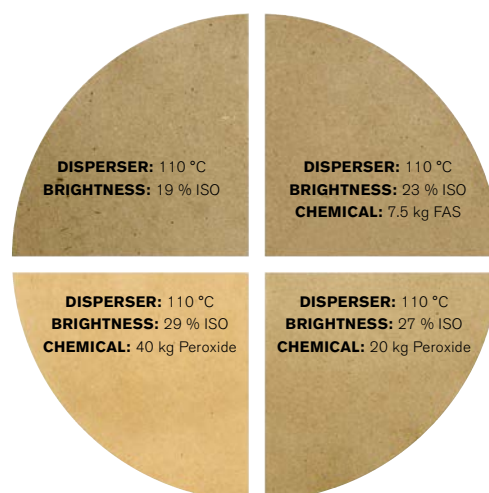

CELLWOOD RESULTS

PRINTED CUTTINGS

DISC TYPE: Medium Spaced Devil Tooth
DISC GAP: 0.10 mm

COLOURED OFFICE WASTE

DISC TYPE: Widely Spaced Devil Tooth
DISC GAP: 0.10 mm

WET STRENGTH TISSUE WITH COLOURED PRINT

DISC TYPE: Widely Spaced Devil Tooth
DISC GAP: 0.20 mm

AOCC

DISC TYPE: Widely Spaced Devil Tooth
DISC GAP: 0.30 mm

Cellwood Machinery
FOR BETTER PULP AND PAPER

Cellwood Machinery AB • Box 65 • SE-571 21 Nässjö • Sweden • Phone +46 380-76000 • Fax +46 380-141 23
Street Address • Storgatan 53 • SE-571 32 Nässjö • Sweden • E-mail: sales@cellwood.se • www.cellwood.se