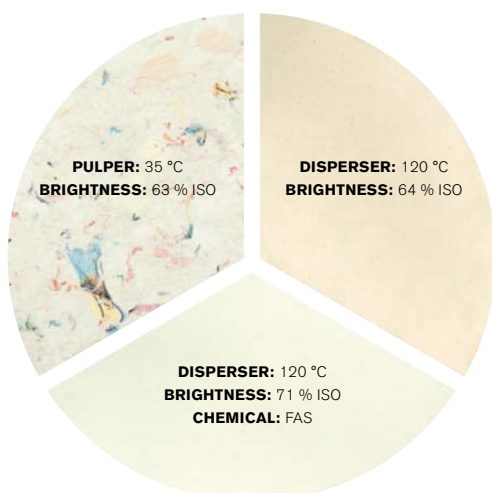

CELLWOOD RESULTS

PRINTED CUTTINGS

DISC TYPE: Medium Spaced Devil Tooth
DISC GAP: 0.10 mm

COLOURED OFFICE WASTE

DISC TYPE: Widely Spaced Devil Tooth
DISC GAP: 0.10 mm

WET STRENGTH TISSUE WITH COLOURED PRINT

DISC TYPE: Widely Spaced Devil Tooth
DISC GAP: 0.20 mm

AOCC

DISC TYPE: Widely Spaced Devil Tooth
DISC GAP: 0.30 mm

Cellwood Machinery
FOR BETTER PULP AND PAPER

Cellwood Machinery AB • Box 65 • SE-571 21 Nässjö • Sweden • Phone +46 380-76000 • Fax +46 380-141 23
Street Address • Storgatan 53 • SE-571 32 Nässjö • Sweden • E-mail: sales@cellwood.se • www.cellwood.se